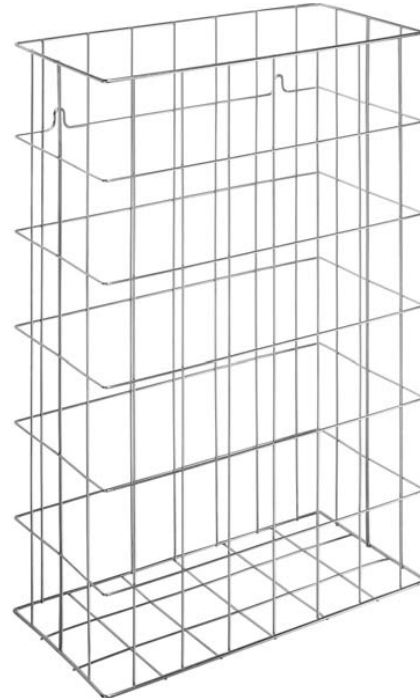

WASTE BASKET PLASTIC COATED WP151-2

400 x 600 x 200 mm
Capacity approx. 48 l

- Waste basket in grey, plastic coated steel wire.
- 2.5 mm and 4 mm thick lattice work. Fastening eyes in second row for invisible wall mounting.
- Capacity approx. 48 l.
- Mounting: With two screws.
- Delivery includes fixing material.
- Weight, including single package: 1.1 kg

Suggested text for specifications:

Waste basket in grey, plastic coated steel wire for surface mounting or floor installation. 2.5 mm and 4 mm thick lattice work. Fastening eyes in second row for invisible wall mounting. Capacity approx. 48 l. Delivery includes fixing material.

Dimensions: 400 x 600 x 200 mm

Article No. WP151-2

| Available surface | ID No. |
|----------------------|---------|
| plastic coated, grey | 922 933 |

Ernst Wagner GmbH & Co. KG

Ernst-Abbe-Straße 21 · D-72770 Reutlingen · Tel.: +49712151539-0 · Fax: -20
info@wagner-ewar.de · www.wagner-ewar.de