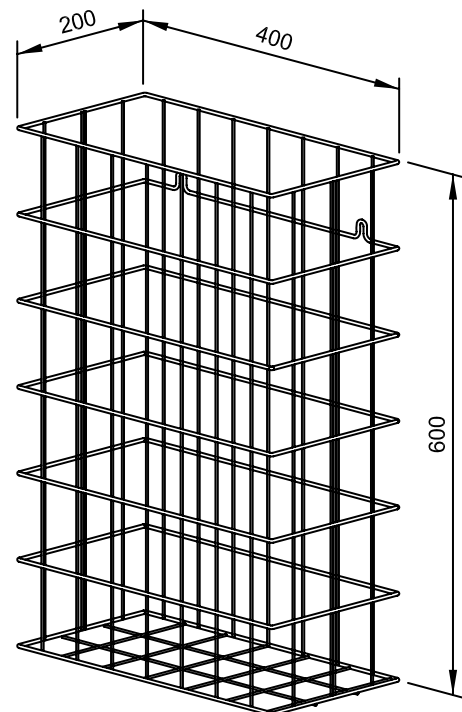

WASTE BASKET PLASTIC COATED WP151-2

400 x 600 x 200 mm
Capacity approx. 48 l

- Waste basket in grey, plastic coated steel wire.
- 2.5 mm and 4 mm thick lattice work. Fastening eyes in second row for invisible wall mounting.
- Capacity approx. 48 l.
- Mounting: With two screws.
- Delivery includes fixing material.
- Weight, including single package: 1.1 kg

Suggested text for specifications:

Waste basket in grey, plastic coated steel wire for surface mounting or floor installation. 2.5 mm and 4 mm thick lattice work. Fastening eyes in second row for invisible wall mounting. Capacity approx. 48 l. Delivery includes fixing material.

Dimensions: 400 x 600 x 200 mm

Article No. WP151-2

| Available surface | ID No. |
|----------------------|---------|
| plastic coated, grey | 922 933 |

Ernst Wagner GmbH & Co. KG

Ernst-Abbe-Straße 21 · D-72770 Reutlingen · Tel.: +49712151539-0 · Fax: -20
info@wagner-ewar.de · www.wagner-ewar.de